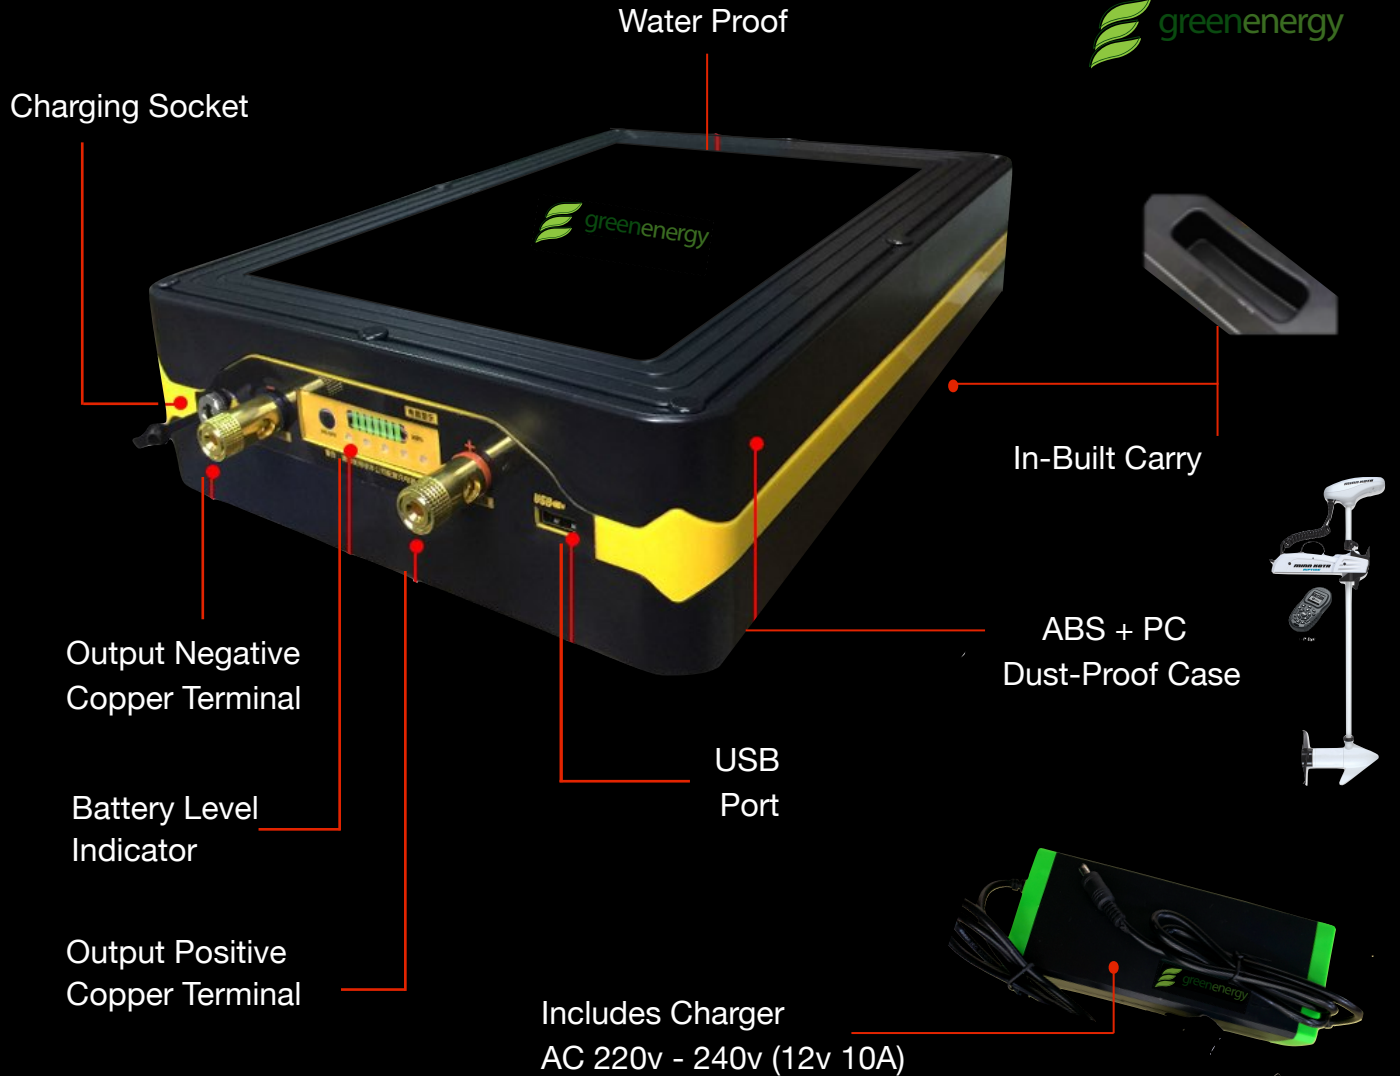

295mm

225mm

65mm

www.greenenergylimited.com